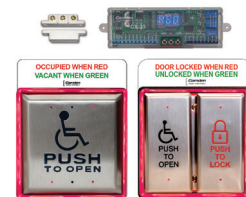

CX-WC13AXSM