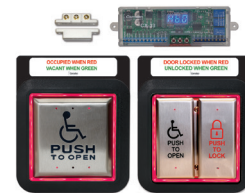

CX-WC13AXFM