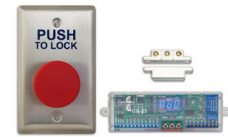

MODELS	List Price
CX-WC10	Barrier-Free Restroom Control Kits BASIC PUSH BUTTON SYSTEM CX-33 Advanced Logic Control CM-400R/8 Mushroom 'PUSH TO LOCK' Button CX-MDA Magnetic Door Contact Add suffix 'F' to model number for French language $240.00
CX-WC11	PUSH BUTTON & ANNUNCIATOR SYSTEM CX-33 Advanced Logic Control CM-400R/8 Mushroom 'PUSH TO LOCK' Button CM-AF500 Single Gang LED Annunciator CX-MDA Magnetic Door Contact Add suffix 'F' to model number for French language $350.00
CX-WC12	4 1/2" PUSH PLATE & ANNUNCIATOR SYSTEM CX-33 Advanced Logic Control CM-40/8 All Active™ Push Plate Switch CM-AF500 Single Gang LED Annunciator CX-MDA Magnetic Door Contact Add suffix 'F' to model number for French language $420.00
CX-WC13AXFM	FLUSH MOUNT COMBO ILLUMINATED PUSH PLATE SWITCH SYSTEM CX-33 Advanced Logic Control CM-2520/4855SE1 Flush Combo Illuminated Push Plate Switch ('PUSH TO OPEN' & 'PUSH TO LOCK') with Sign CM-45/455SE1 4 1/2" Illuminated Push Plate (wheelchair Symbol & 'PUSH TO OPEN') with sign CX-MDA Magnetic Door Contact Add suffix 'F' to model number for French language $620.00
CX-WC13AXSM	SURFACE MOUNT COMBO ILLUMINATED PUSH PLATE SWITCH SYSTEM CX-33 Advanced Logic Control CM-2520/4854SE1 Surface Combo Illuminated Push Plate Switch ('PUSH TO OPEN' & 'PUSH TO LOCK') with sign CM-45/454SE1 4 1/2" Illuminated Push Plate (wheelchair symbol & 'PUSH TO OPEN') with sign CX-MDA Magnetic Door Contact Add suffix 'F' to model number for french language $580.00

CX-WC10