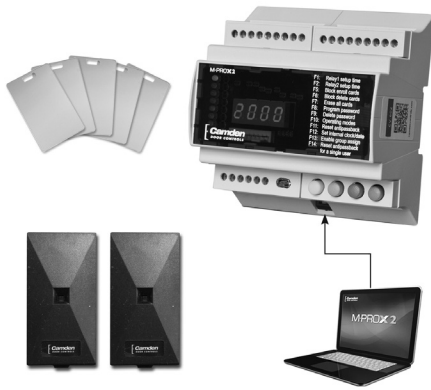

### TWO DOOR PROXIMITY ACCESS CONTROL SYSTEM

CV-602K2  
M-PROX2 KIT

#### FEATURES

- M-PROX2 KITS INCLUDE CONTROLLER, 1 OR 2 AWID FORMAT PROX, READERS AND 5 CARDS
- COMPACT CONTROLLER WITH LCD DISPLAY, 4 PROGRAMMING BUTTONS AND USB INTERFACE
- PROGRAMMING VIA FRONT PANEL BUTTONS OR USB CONNECTED COMPUTER
- SOFTWARE & USB CABLE INCLUDED
- DAY/WEEK/HOLIDAY SCHEDULING
- EASILY DEFINED ACCESS GROUPS
- 3,800 EVENT AUDIT TRAIL
- LATCHING OR TIMED DOOR OPEN, ANTI-PASS BACK
- 2000 USER CODES
- JAMB MOUNT HID/AWID FORMAT PROXIMITY READER
- VANDAL AND WATER RESISTANT READER (IP67)
- 26, 34 AND 37 BIT WIEGAND PROTOCOL, WITH SITE CODE
- REQUEST TO EXIT INPUT
- (2) FORM 'C' RELAY OUTPUTS

#### DESCRIPTION

**CV-602 M-PROX2™** is an affordable, easy to install and maintain two door proximity access control system. M-Prox2 consists of a small programmable controller (installed on the secure side of the facility), and a vandal and weather resistant HID/AWID format mullion mount proximity readers. The system has a capacity of 2,000 users. Cards and FOBs can be individually or batch enrolled/deleted using buttons on the controller, or via a USB connected computer. System software (included) support advanced scheduling and a 3,800 event audit report.

#### ARCHITECT/ENGINEER SPECIFICATION

The proximity access control system shall be a CV-602 Series 'M-Prox2' manufactured by Camden Door Controls. The system shall consist of a CV-602 compact control unit and be programmable via keys on the front of the unit or via USB connected computer. Readers shall be CV-7400 jamb mount; vandal and weather resistant, HID/AWID format. The system shall support 2,000 user codes, (2) card readers, (2) request to exit inputs and (2) Form C relay outputs, rated 5A @ 30VDC.