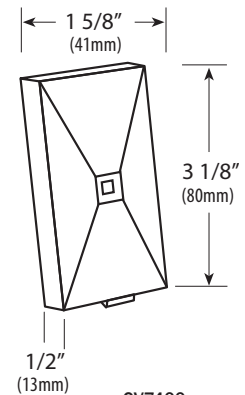

CV-602 CONTROLLER

FRONT

SIDE

BACK

CV7400 CARD READER