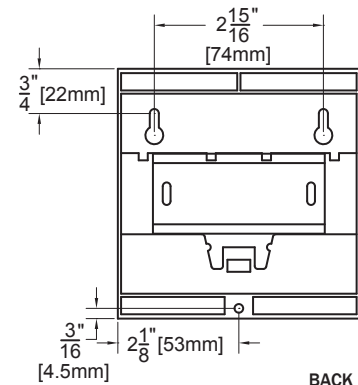

TWO DOOR PROXIMITY ACCESS CONTROL SYSTEM

TECHNICAL SPECIFICATIONS

USERS:	2,000 CARDS OR FOBS
VOLTAGE:	12/24 V AC/DC
INPUT:	(2) 26, 34 AND 37 BIT WIEGAND, (2) REQUEST TO EXIT
OUTPUT:	(2) FORM 'C' RELAYS
CONTACT RATING:	5A @ 30V DC
OPERATION:	HARD OR TIMED ANTI PASSBACK
PROGRAMMING:	VIA 4 BUTTON CONTROL PANEL, OR USB CONNECTED COMPUTER
SCHEDULING:	DAILY, WEEKLY AND HOLIDAYS
AUDIT TRANSACTIONS:	3,800 EVENTS
READERS:	CV-7400 HID/AWID FORMAT MULLION MOUNT PROXIMITY UP TO 4" - 5" READ RANGE
DIMENSIONS:	CONTROLLER: 4 5/16" H x 4 3/16" W x 2 7/16" D (110mm x 106mm x 62mm) CV-7400 READER: 3 1/8" H x 1 5/8" W x 1/2" D (80mm x 41mm x 13mm)

ORDER INFORMATION

MODEL	DESCRIPTION
CV-602:	M-PROX2, TWO DOOR CONTROLLER
CV-602K1:	M-PROX2 CONTROLLER C/W MULLION READER & (5) AWID FORMAT PROX. CARDS
CV-602K2:	M-PROX2 CONTROLLER C/W (2) MULLION READERS & (5) AWID FORMAT PROX. CARDS

READERS & CARDS

CV-7400: HID/AWID FORMAT MULLION MOUNT PROXIMITY CARD READER, UP TO 4" - 5" READ RANGE

COMPATIBLE PROX. CARDS & KEY TAGS

CV-CSA:	AWID FORMAT PROX CARDS, CLAM SHELL STYLE, PACKAGE OF 10
CV-CSA-B:	AWID FORMAT PROX CARDS, CLAM SHELL STYLE, PACKAGE OF 100
CV-ISA:	AWID FORMAT ISO PROX CARD, PACKAGE OF 10
CV-ISA-B:	AWID FORMAT ISO PROX CARD, PACKAGE OF 100
CV-ISH:	HID FORMAT ISO PROX. CARD, PACKAGE OF 10
CV-ISH-B:	HID FORMAT ISO PROX. CARD, PACKAGE OF 100
CV-KTA:	AWID FORMAT PROX KEY TAG, PACKAGE OF 25
CV-CSH:	HID FORMAT CLAM SHELL PROX. CARD, PACKAGE OF 10
CV-CSH-B:	HID FORMAT CLAM SHELL PROX. CARD, PACKAGE OF 100
CV-KTH:	HID FORMAT PROX.TAG, PACKAGE OF 25

ADDITIONAL COMPATIBLE DEVICES & CREDENTIALS

CM-120:	DIGITAL KEYPAD, INDOOR
CM-120wV2:	WEATHER AND VANDAL RESISTANT ILLUMINATED KEYPAD, INDOOR/OUTDOOR
CV-7400:	HID/AWID DUAL FORMAT READER, JAMB WIDTH, 4" - 5" READ RANGE

BACK