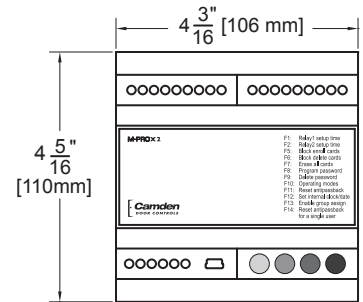

ORDER INFORMATION

MODEL	DESCRIPTION
CV-602:	M-PROX2, TWO DOOR CONTROLLER
CV-602K1:	M-PROX2 CONTROLLER C/W MULLION READER & (5) AWID FORMAT PROX. CARDS
CV-602K2:	M-PROX2 CONTROLLER C/W (2) MULLION READERS & (5) AWID FORMAT PROX. CARDS

READERS & CARDS

CV-7400: HID/AWID FORMAT MULLION MOUNT PROXIMITY CARD READER, UP TO 4" - 5" READ RANGE

COMPATIBLE PROX. CARDS & KEY TAGS

CV-CSA:	AWID FORMAT PROX CARDS, CLAM SHELL STYLE, PACKAGE OF 10
CV-CSA-B:	AWID FORMAT PROX CARDS, CLAM SHELL STYLE, PACKAGE OF 100
CV-ISA:	AWID FORMAT ISO PROX CARD, PACKAGE OF 10
CV-ISA-B:	AWID FORMAT ISO PROX CARD, PACKAGE OF 100
CV-ISH:	HID FORMAT ISO PROX. CARD, PACKAGE OF 10
CV-ISH-B:	HID FORMAT ISO PROX. CARD, PACKAGE OF 100
CV-KTA:	AWID FORMAT PROX KEY TAG, PACKAGE OF 25
CV-CSH:	HID FORMAT CLAM SHELL PROX. CARD, PACKAGE OF 10
CV-CSH-B:	HID FORMAT CLAM SHELL PROX. CARD, PACKAGE OF 100
CV-KTH:	HID FORMAT PROX.TAG, PACKAGE OF 25

ADDITIONAL COMPATIBLE DEVICES & CREDENTIALS

CM-120:	DIGITAL KEYPAD, INDOOR
CM-120wV2:	WEATHER AND VANDAL RESISTANT ILLUMINATED KEYPAD, INDOOR/OUTDOOR
CV-7400:	HID/AWID DUAL FORMAT READER, JAMB WIDTH, 4" - 5" READ RANGE

CV-602 CONTROLLER

FRONT