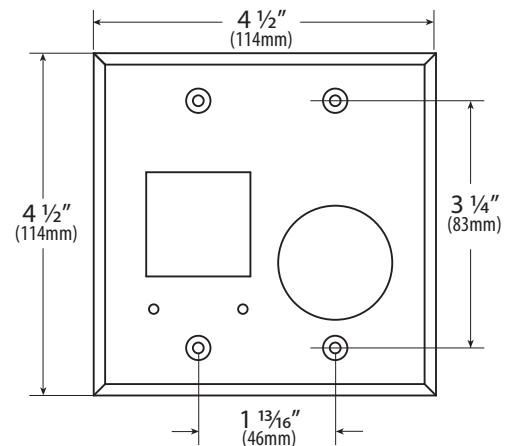

FRONT VIEW
CM-AF540SO/CM-AF550R