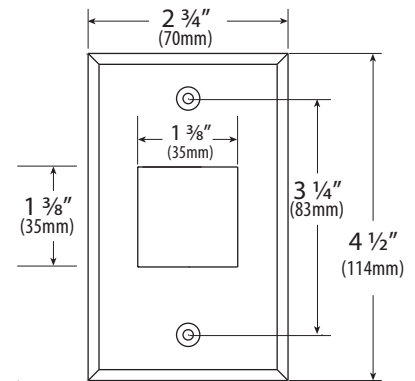

ORDERING INFORMATION

All illuminated annunciators come complete with faceplate, LED, message labels, rubber gasket and fastener kit.

MODELS	DESCRIPTION
CM-AF500:	SINGLE GANG ILLUMINATED ANNUNCIATOR, 12/30V, WITH 6 MESSAGE LABELS INCLUDED: 'OCCUPIED WHEN LIT' (GREEN), 'LOCKED WHEN LIT' (GREEN), 'OCCUPIED/OCCUPE' (RED AND GREEN), 'ARMED' (RED), 'UNLOCKED' (GREEN)
CM-AF501SO:	SINGLE GANG LED ANNUNCIATOR WITH ADJUSTABLE SOUNDER, 'ASSISTANCE REQUESTED' (RED). ADD SUFFIX 'F' FOR FRENCH, SUFFIX 'FE' FOR BILINGUAL
CM-AF540SO:	DOUBLE GANG, RED MUSHROOM 'PRESS FOR EMERGENCY ASSISTANCE' BUTTON AND 'ASSISTANCE REQUESTED' (RED) LED ANNUNCIATOR WITH ADJUSTABLE 85DB SOUNDER. ADD SUFFIX 'F' FOR FRENCH, SUFFIX 'FE' FOR BILINGUAL
CM-AF550R:	DOUBLE GANG, RED MUSHROOM 'PUSH TO LOCK' BUTTON AND 'LOCKED' (RED) LED ANNUNCIATOR. ADD SUFFIX 'F' FOR FRENCH, SUFFIX 'FE' FOR BILINGUAL

FRONT VIEW
CM-AF500/CM-AF501SO