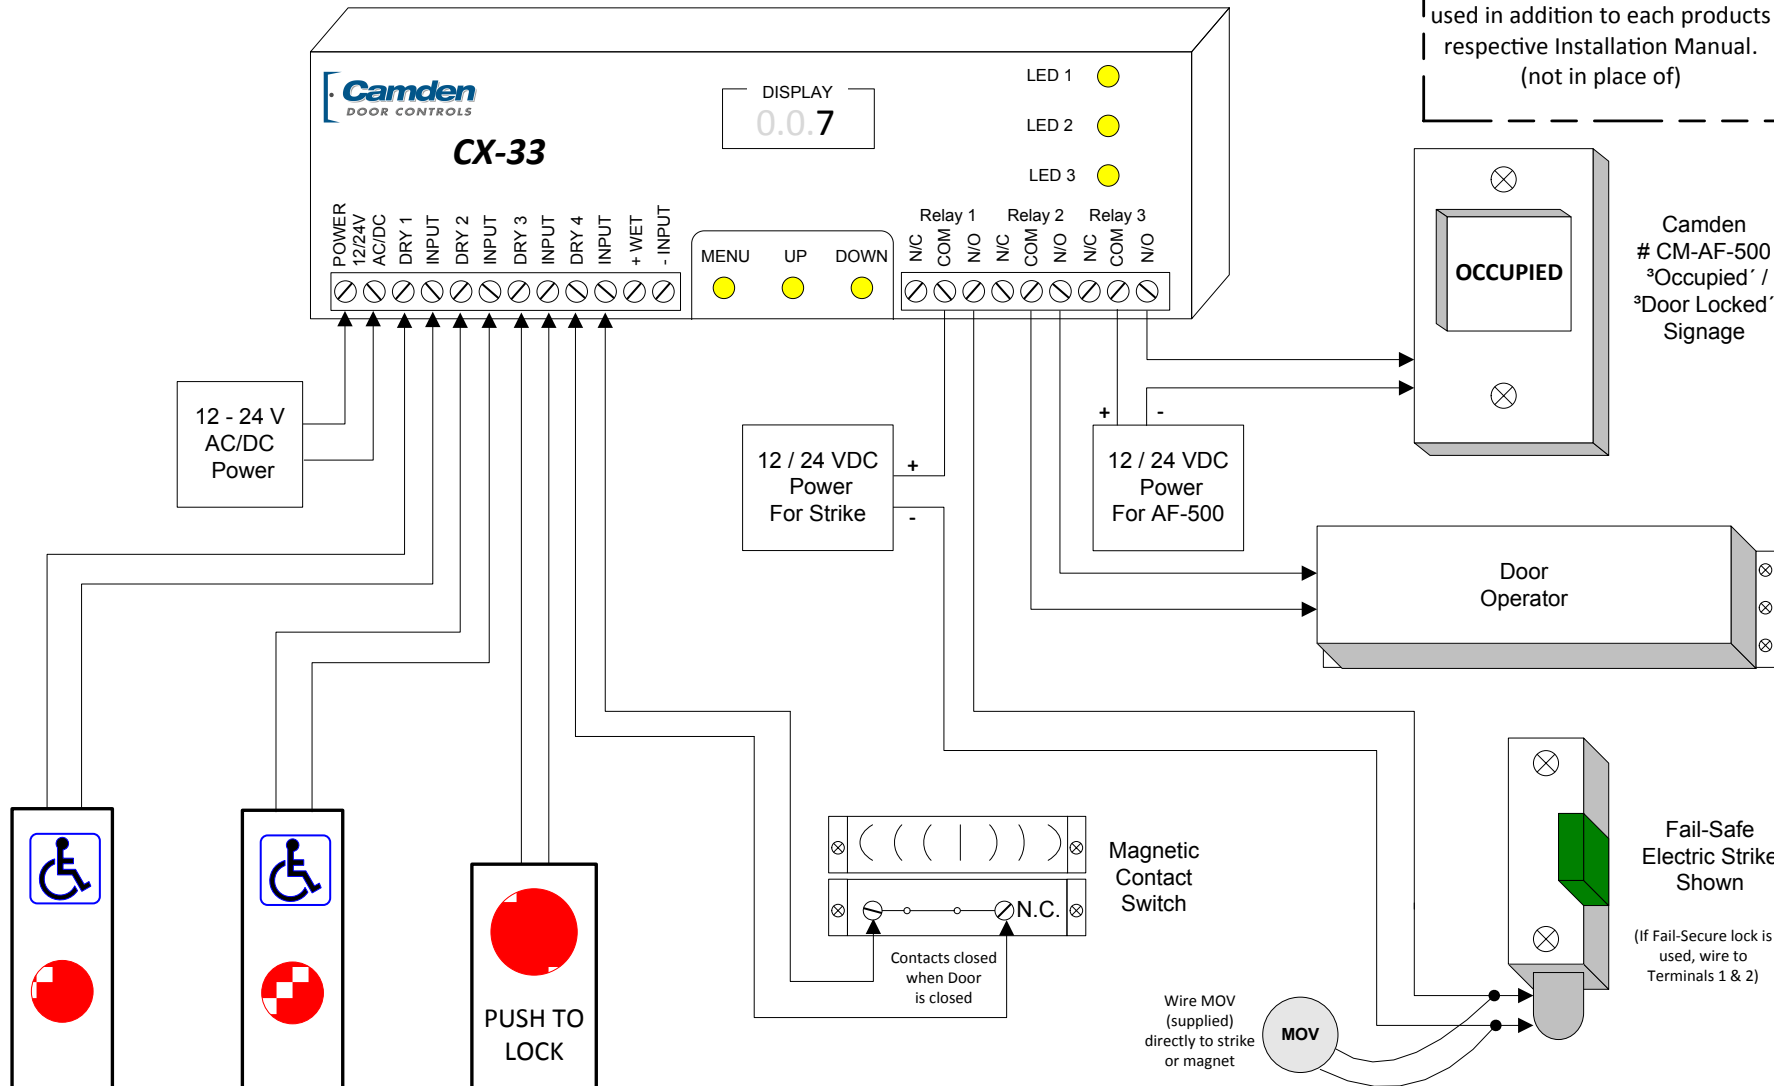

NOTE: This Drawing should be used in addition to each products respective Installation Manual. (not in place of)

Outside Wall Switch

Inside Wall Switch (always unlocks & opens door)

CM-400/8 Push to Lock Switch

For Normally Locked Door, see over...

Part # 40-82D001

NOTE: This Drawing should be used in addition to each products respective Installation Manual. (not in place of)

Camden # CM-AF-500 'Occupied' / 'Door Locked' Signage

N. O. Contact

Outside Keypad, Key switch or similar

Magnetic Contact Switch

Wire MOV (supplied) directly to strike or magnet

Fail-Secure Electric Strike Shown

(If Fail-Safe lock is used, wire to Terminals 1 & 2)