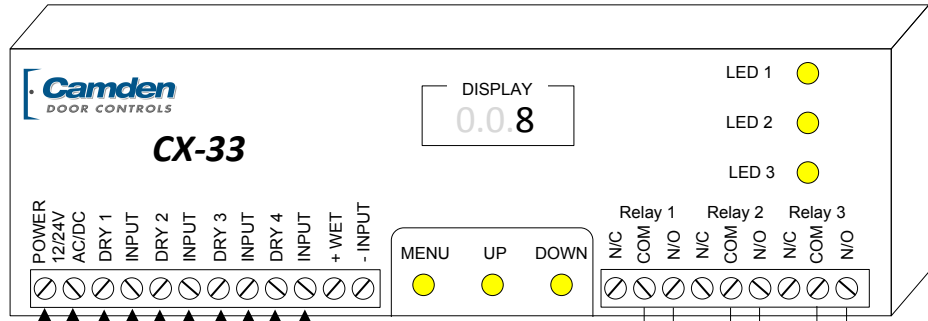

NOTE: This Drawing should be used in addition to each products respective Installation Manual. (not in place of)

Outside Wall Switch

Inside Wall Switch (always unlocks & opens door)

CM-400/8 Push to Lock Switch

|  |                    |   |        |  |
|--|--------------------|---|--------|--|
|  |                    | <b>Camden Door Controls</b>                                 |        | 2395 Skymark Avenue<br>Mississauga, Ontario<br>L4W 4Y6 |
| SCALE: NONE  | DRAWN BY: DGW (JF) | DATE: JAN. 29, 2026   | REV: 3 |  |
| <b>WC-11 Washroom Package Wiring Diagram (normally unlocked)</b> |                    |   |        |  |
| DRAWING No:<br>DRG-CX-WC-11-7                                    |                    | FILENAME:<br>CX-WC11_Annuncated System_Wiring Diagram_R3.ai |        |  |

For Normally Locked Door, see over...

Part # 40-82D001

NOTE: This Drawing should be used in addition to each products respective Installation Manual. (not in place of)

Camden # CM-AF-500 'Occupied' / 'Door Locked' Signage