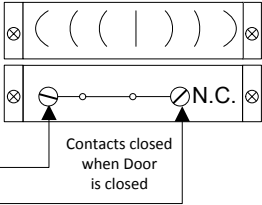

NOTE: This Drawing should be used in addition to each products respective Installation Manual. (not in place of)

Outside Wall Switch

Inside Wall Switch (always unlocks & opens door)

CM-400/8 Push to Lock Switch

For Normally Locked Door, see over...

Part # 40-82D001

NOTE: This Drawing should be used in addition to each products respective Installation Manual. (not in place of)

Camden # CM-AF-500 'Occupied' / 'Door Locked' Signage

N. O. Contact

Outside Keypad, Key switch or similar

Magnetic Contact Switch

Wire MOV (supplied) directly to strike or magnet

Fail-Secure Electric Strike Shown

(If Fail-Safe lock is used, wire to Terminals 1 & 2)