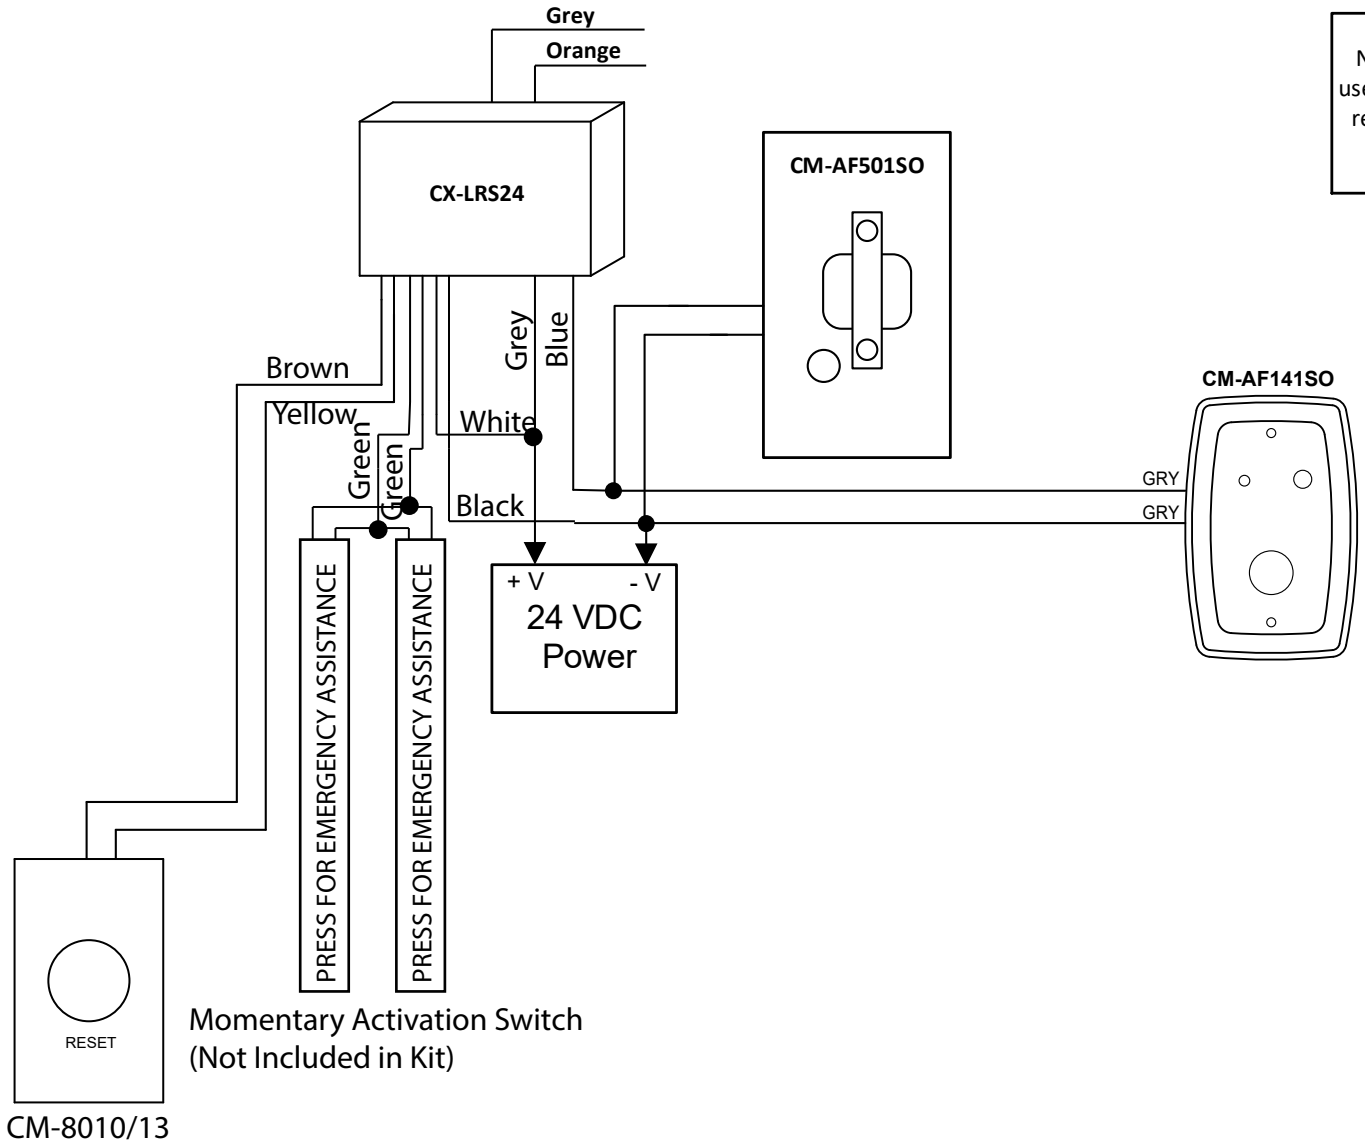

NOTE: This Drawing should be used in addition to each products respective Installation Manual. (not in place of)

Camden Door Controls

5502 Timberlea Blvd
Mississauga, Ontario
L4W 2T7

SCALE: NONE	DRAWN BY: DGW	DATE: 03/08/17	REV: 2 :
-------------	---------------	----------------	----------