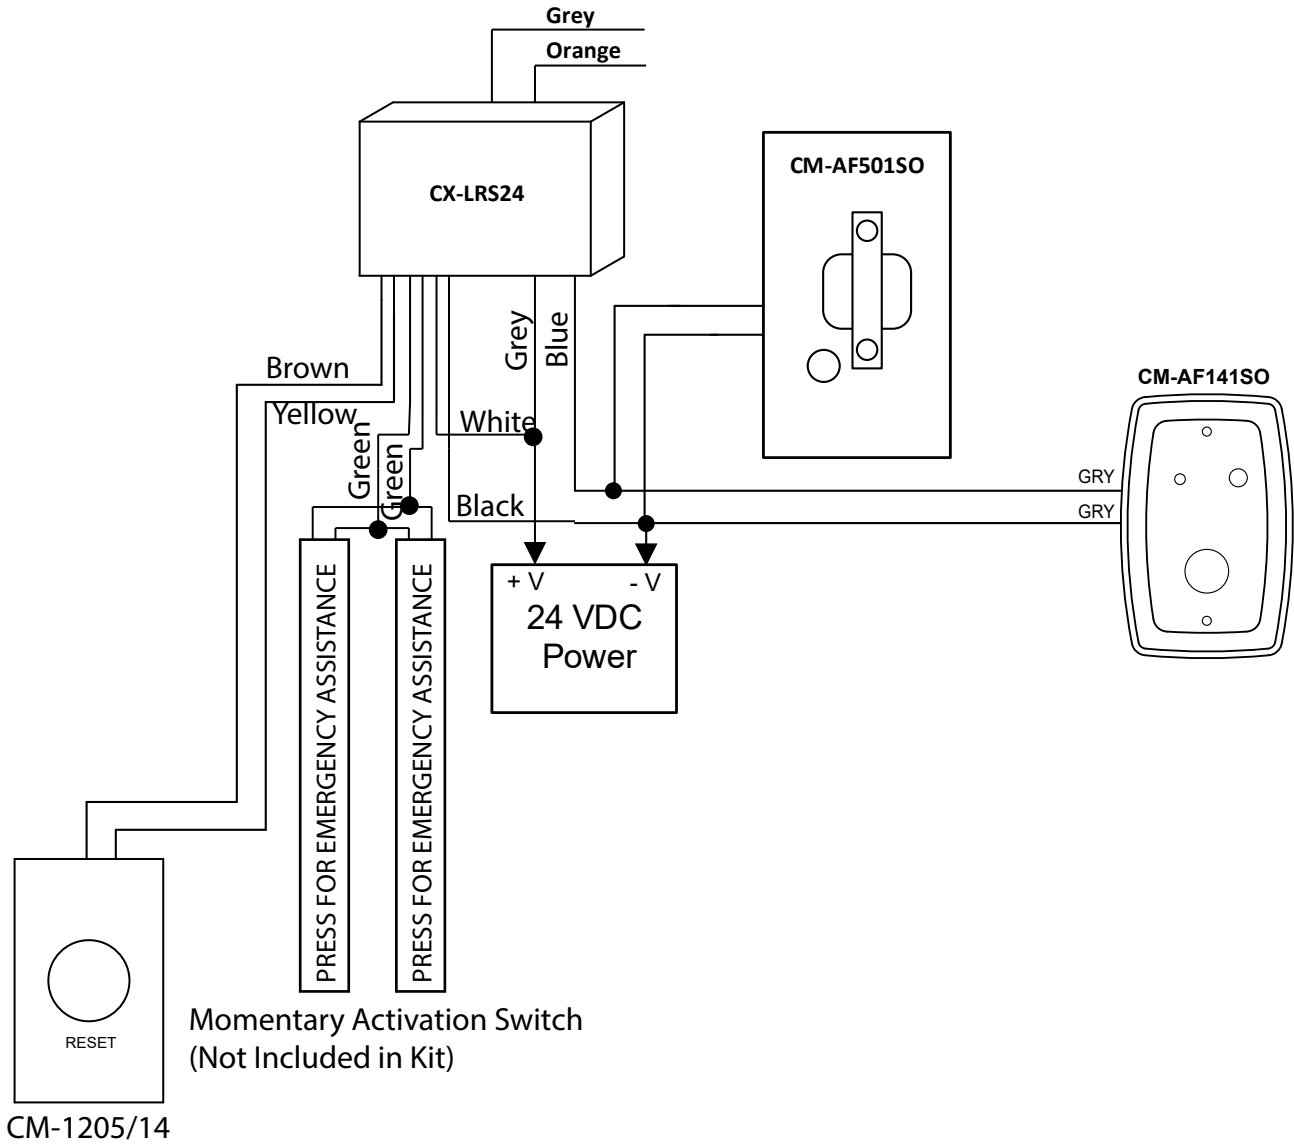

NOTE: This Drawing should be used in addition to each products respective Installation Manual. (not in place of)

		Camden Door Controls		5502 Timberlea Blvd Mississauga, Ontario L4W 2T7	
SCALE: NONE	DRAWN BY: DGW	DATE: 03/08/17	REV: 2		
WEC-13 Wiring Diagram					
DRAWING No: DRG-CX-WEC-13			FILENAME: CX-WEC13_R2		