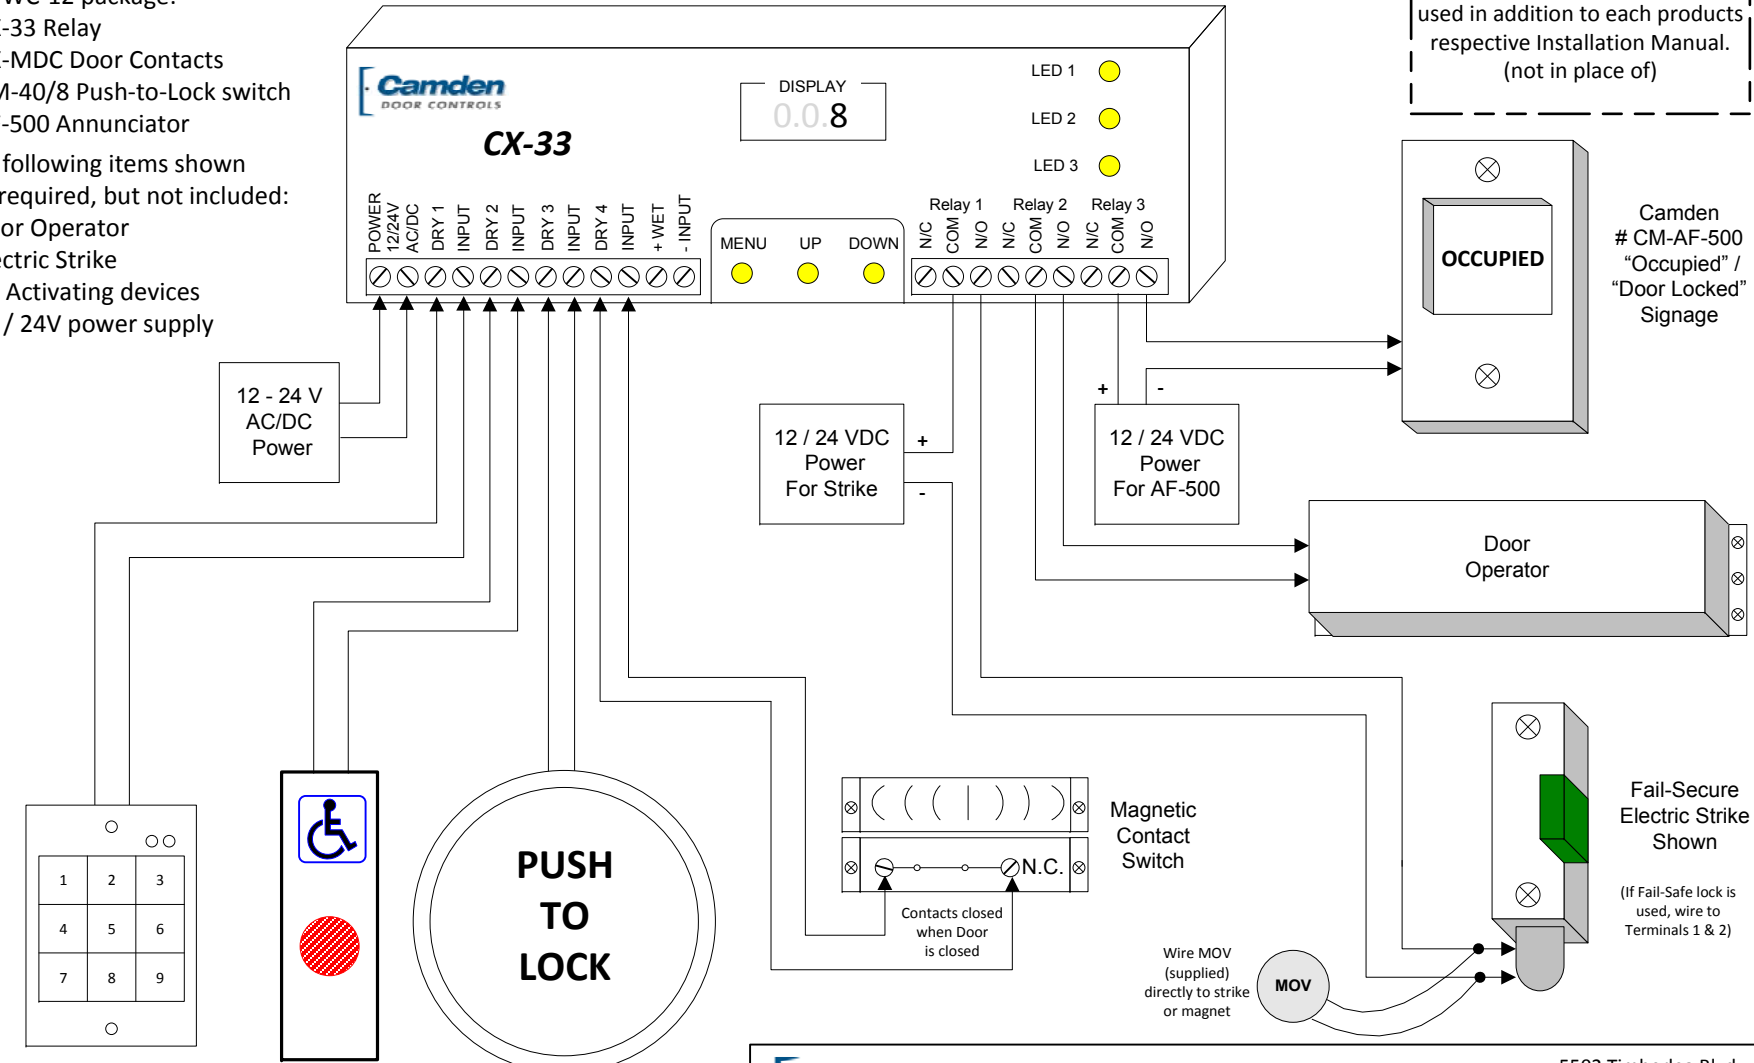

The following items are part of the WC-12 package:

- CX-33 Relay
- CX-MDC Door Contacts
- CM-40/8 Push-to-Lock switch
- AF-500 Annunciator

The following items shown are required, but not included:

- Door Operator
- Electric Strike
- (2) Activate (wall) switches
- 12 / 24V power supply

For Normally Locked Door, see over...

The following items are part of the WC-12 package:

- CX-33 Relay
- CX-MDC Door Contacts
- CM-40/8 Push-to-Lock switch
- AF-500 Annunciator

The following items shown are required, but not included:

- Door Operator
- Electric Strike
- (2) Activating devices
- 12 / 24V power supply

NOTE: This Drawing should be used in addition to each products respective Installation Manual. (not in place of)

Camden # CM-AF-500 "Occupied" / "Door Locked" Signage

Fail-Secure Electric Strike Shown

(If Fail-Safe lock is used, wire to Terminals 1 & 2)

		Camden Door Controls		5502 Timberlea Blvd Mississauga, Ontario L4W 2T7	
SCALE: NONE	DRAWN BY: DGW	DATE: 07/22/14	REVISED:		
WC-12 Washroom Package Wiring Diagram (normally locked)					
DRAWING No: DRG-CX-WC-12-8			FILENAME: WC-12-8 wiring diagram.vsd		