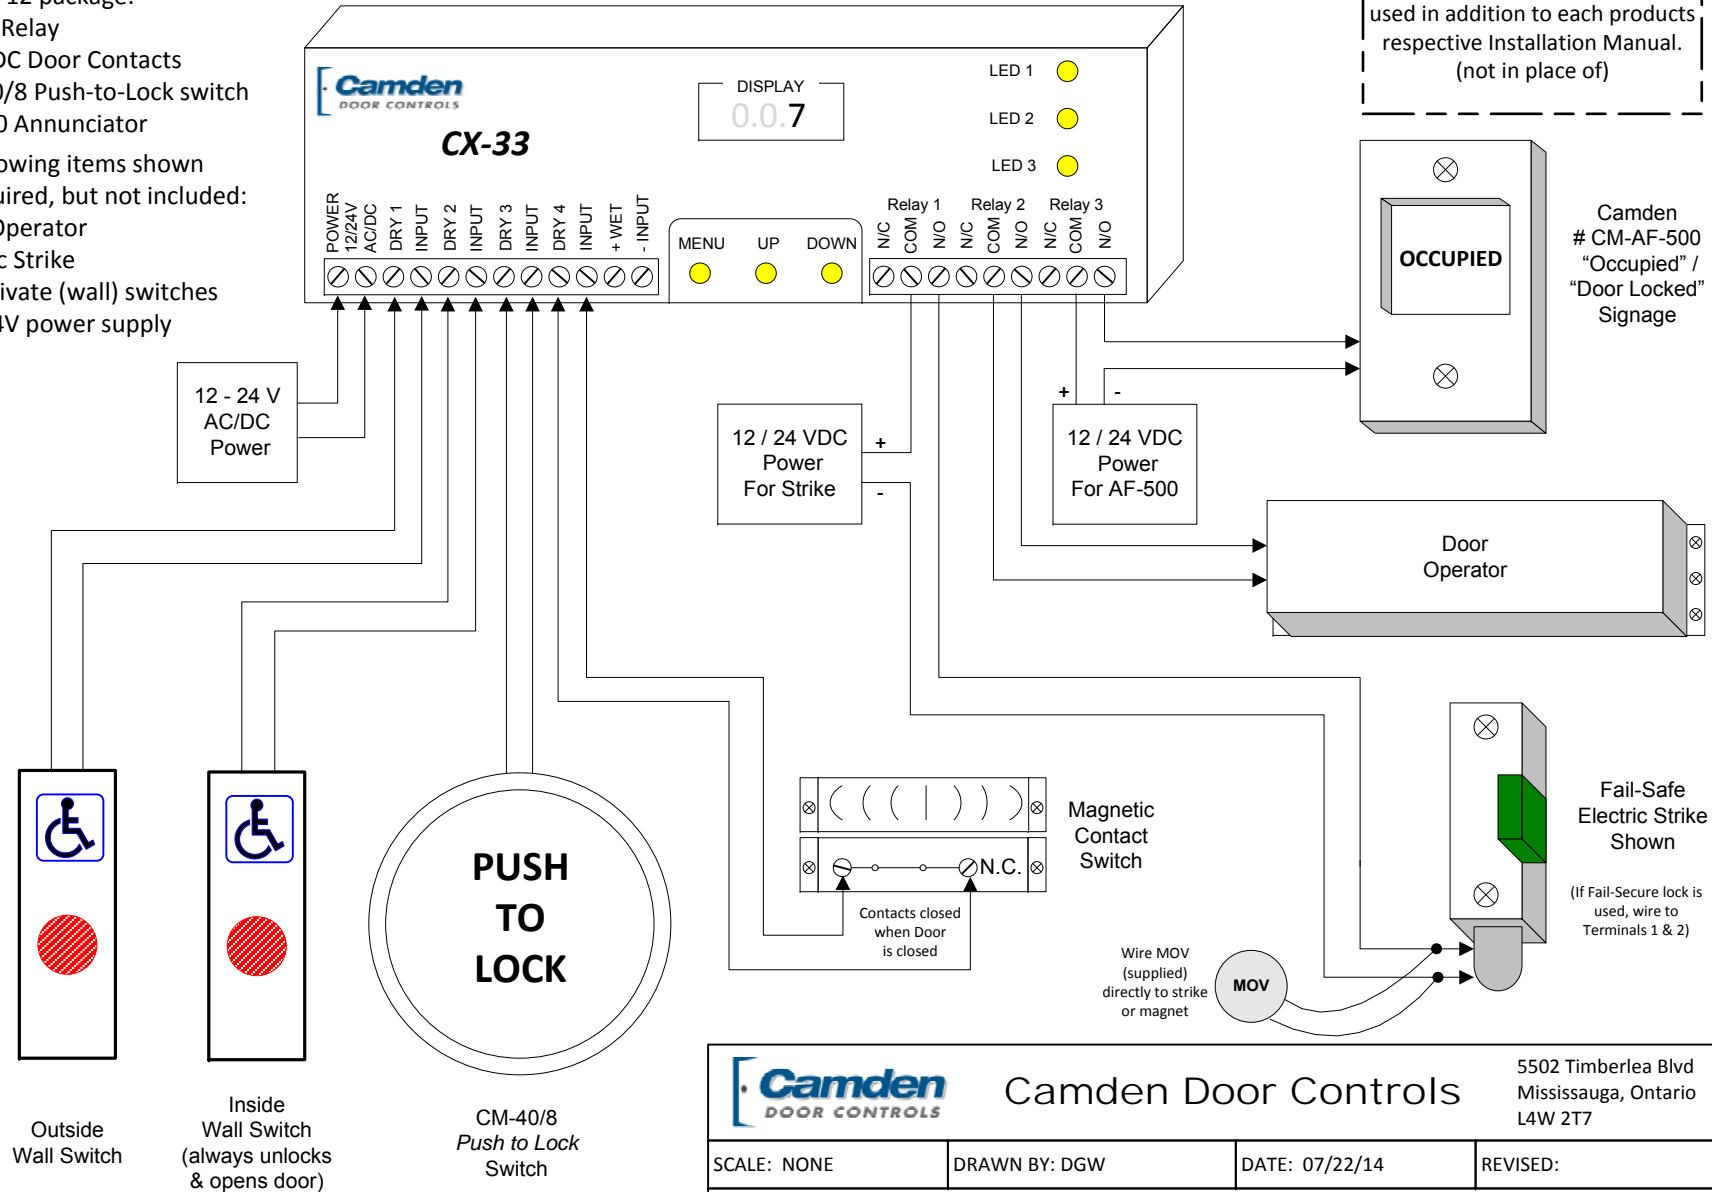

The following items are part of the WC-12 package:

- CX-33 Relay
- CX-MDC Door Contacts
- CM-40/8 Push-to-Lock switch
- AF-500 Annunciator

The following items shown are required, but not included:

- Door Operator
- Electric Strike
- (2) Activate (wall) switches
- 12 / 24V power supply

NOTE: This Drawing should be used in addition to each products respective Installation Manual. (not in place of)

		Camden Door Controls		5502 Timberlea Blvd Mississauga, Ontario L4W 2T7	
SCALE: NONE	DRAWN BY: DGW	DATE: 07/22/14	REVISED:		
WC-12 Washroom Package <i>Wiring Diagram (normally unlocked)</i>					
DRAWING No: DRG-CX-WC-12-7			FILENAME: WC-12-7 wiring diagram.vsd		

For Normally Locked Door, see over...

The following items are part of the WC-12 package:

- CX-33 Relay
- CX-MDC Door Contacts
- CM-40/8 Push-to-Lock switch
- AF-500 Annunciator

The following items shown are required, but not included:

- Door Operator
- Electric Strike
- (2) Activating devices
- 12 / 24V power supply

NOTE: This Drawing should be used in addition to each products respective Installation Manual. (not in place of)

Camden # CM-AF-500 "Occupied" / "Door Locked" Signage