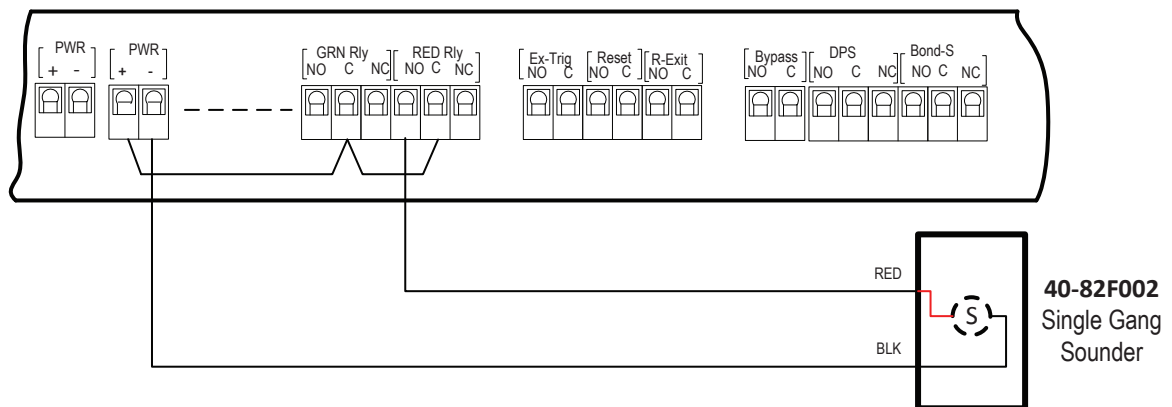

The CX-DE1200 Piezo Buzzer is a remote sounder for the CX-DE1200 Delayed Egress Magnetic Lock.

The CX-DE1200 Piezo Buzzer connects to the terminal connections in the CX-DE1200 Delayed Egress Magnetic Lock PCB. The CX-DE1200 Piezo Buzzer can be installed as a sounder extension at any remote location inside or outside of the locked room.

CX-DE1200 Delayed Egress Lock

RED Rly – Alarm Output (The contact will change state when the alarm has been triggered by a person pressing on the door to exit during the countdown before the maglock is de-energized and released.)