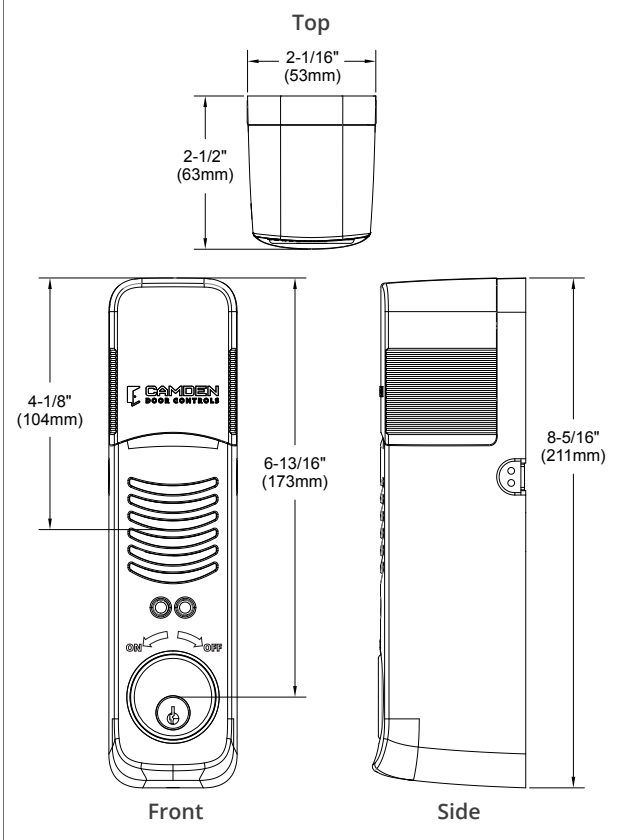

SPECIFICATIONS

POWER REQUIREMENTS: 9 VDC Battery (Included)

ALARM SOUNDER: 105 dB @ 3 ft. (1m)

ALARM TRIGGERING: Built-in Door Contact or NC External Door Contact Input

ALARMING MODES: Standard/Always

SECURITY FEATURES: Enhanced with LED and buzzer for immediate alerts.

OPERATION MODES:
CX-DA800 Series: Manual Silence Mode
Auto Reset Mode

CX-DA810 Series: Door Chime Mode/
Door Propped Open Mode

PROPPED DOOR TIME-DELAY ALARM: CX-DA810 Series:
1 second - 4 minutes (adjustable)

IP RATING: IP44 (Weatherized Versions Only)

IMPACT PROTECTION: IK04

TEMPERATURE: 32°F to 113°F (0°C to 45°C)

DIMENSIONS: 8-5/16"H x 2-1/16"W x 2-1/2"D
(211mm x 53mm x 63mm)

MORTISE CYLINDER: (INCLUDED) Solid brass, 1-1/8", 2 keys, Schlage "C" keyway

DIMENSIONS