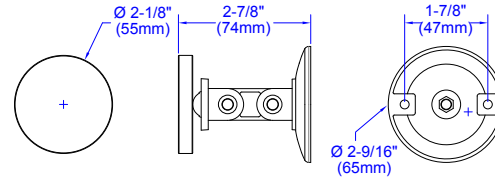

DIMENSIONS

Armature