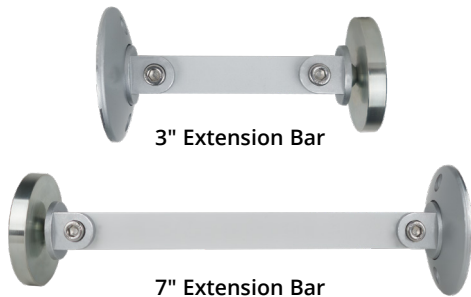

SPECIFICATIONS

VOLTAGE:	12/24V AC/DC, 120V AC
CURRENT DRAW:	55mA @ 12V AC 57mA @ 12V DC, 32mA @ 24V AC 34mA @ 24V DC, 30mA @ 120V AC
STATIC HOLD FORCE:	12V AC/DC: Up to 30 lbs. 24V AC/DC: Up to 35 lbs. 120V AC: Up to 18 lbs.
MOUNT OPTIONS:	Surface, Flush, or Floor Mount
DIMENSIONS:	Surface Mount Magnet: 2-3/4" W x 4-5/8" L x 2-1/2" D (70mm x 116mm x 62 mm) Flush Mount Magnet: 2-3/4" W x 4-5/8" L x 1-3/4" D (70mm x 116mm x 44mm) Armature: 2-9/16" W x 2-9/16" L x 2-7/8" D 65mm x 65mm x 74mm) L Bracket (Floor Model): 4-1/2" W x 3-9/16" L x 1-3/4" D (114mm x 90mm x 44mm)

ORDERING INFORMATION

MODEL	
CX-95S-DH	Magnetic Door Holder Surface/Flush Mount
CX-95S-DH-BK	Magnetic Door Holder Surface/Flush Mount - Black
CX-95S-DH-FL	Magnetic Door Holder Floor Mount
CX-95S-DH-FL-BK	Magnetic Door Holder Floor Mount - Black
EXTENSION BARS	
CX-95S-3E	3" Extension Bar
CX-95S-3E-BK	3" Extension Bar - Black
CX-95S-7E	7" Extension Bar
CX-95S-7E-BK	7" Extension Bar - Black

EXTENSION BARS

(Shown with Mounting and Armature Plates)