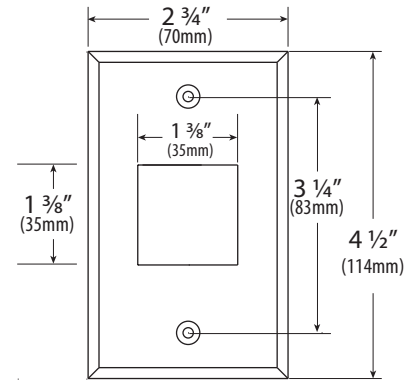

ORDERING INFORMATION

All illuminated annunciators come complete with faceplate, LED, message labels, rubber gasket and fastener kit.

MODELS	DESCRIPTION
CM-AF500:	SINGLE GANG ILLUMINATED ANNUNCIATOR, 12/30V, WITH 6 MESSAGE LABELS INCLUDED: 'OCCUPIED WHEN LIT' (GREEN), 'LOCKED WHEN LIT' (GREEN), 'OCCUPIED/OCCUPE' (RED AND GREEN), 'ARMED' (RED), 'UNLOCKED' (GREEN)
CM-AF501SO:	SINGLE GANG LED ANNUNCIATOR WITH ADJUSTABLE SOUNDER, 'ASSISTANCE REQUESTED' (RED). ADD SUFFIX 'F' FOR FRENCH, SUFFIX 'FE' FOR BILINGUAL
CM-AF540SO:	DOUBLE GANG, RED MUSHROOM 'PRESS FOR EMERGENCY ASSISTANCE' BUTTON AND 'ASSISTANCE REQUESTED' (RED) LED ANNUNCIATOR WITH ADJUSTABLE 85DB SOUNDER. ADD SUFFIX 'F' FOR FRENCH, SUFFIX 'FE' FOR BILINGUAL
CM-AF550R:	DOUBLE GANG, RED MUSHROOM 'PUSH TO LOCK' BUTTON AND 'LOCKED' (RED) LED ANNUNCIATOR. ADD SUFFIX 'F' FOR FRENCH, SUFFIX 'FE' FOR BILINGUAL

FRONT VIEW
CM-AF500/CM-AF501SO