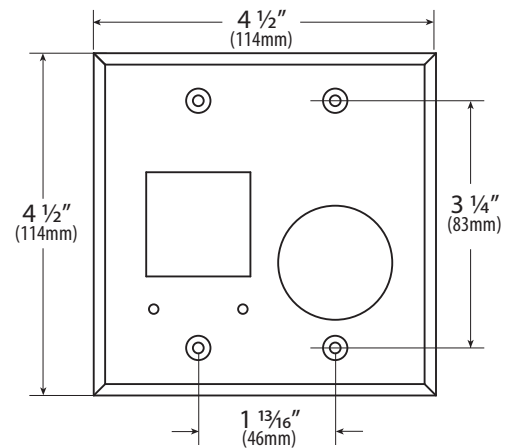

FRONT VIEW
CM-AF540SO/CM-AF550R